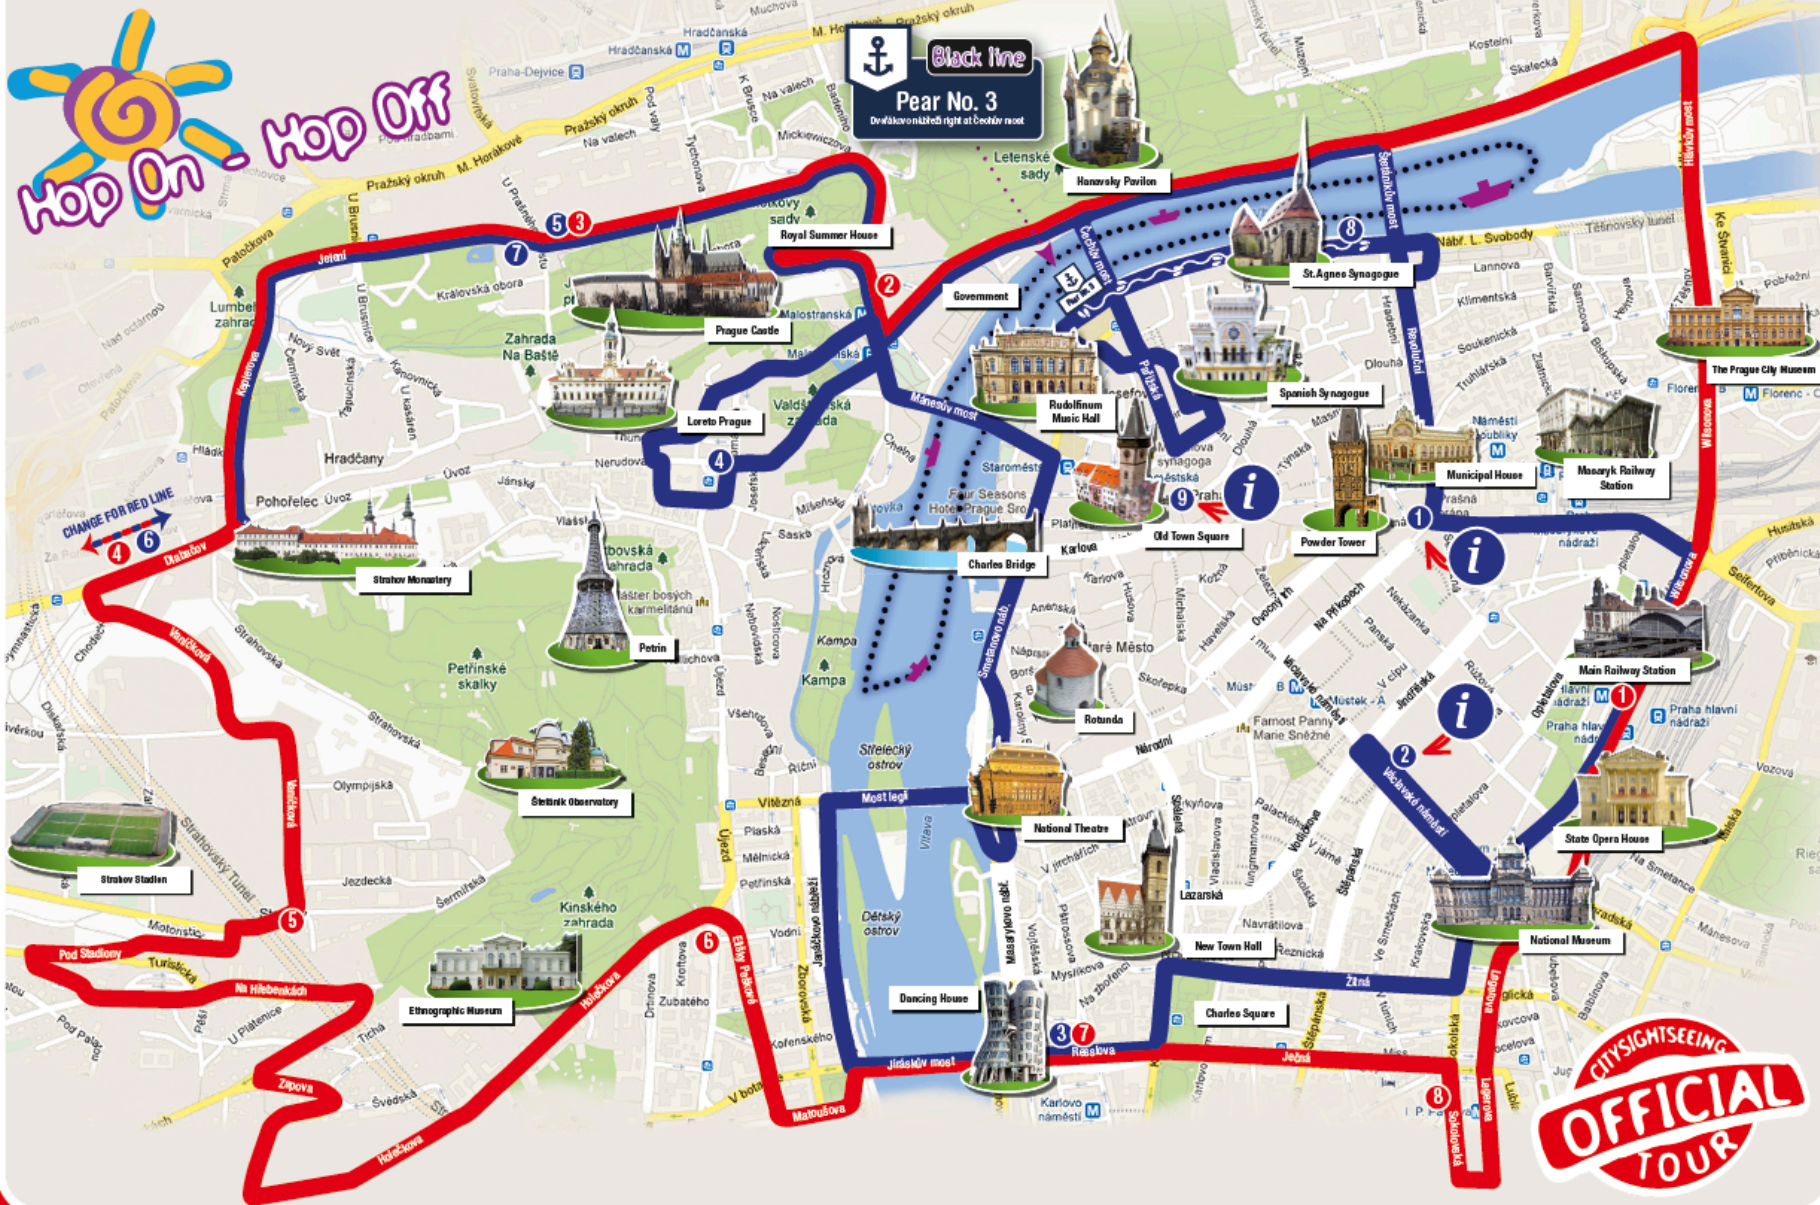

Blue line

BUS TOUR

Red line

BUS TOUR

Black line

RIVER CRUISE

Hop On Hop Off

Black line
Pear No. 3
Dvřákova ulička right at Český most

CITYSIGHTSEEING
OFFICIAL
TOUR